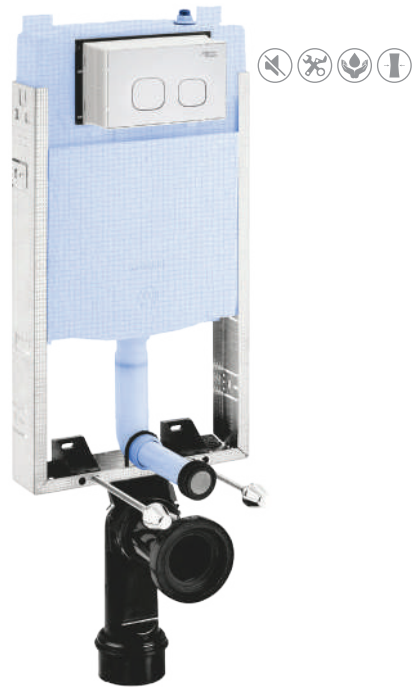

NEXTRA PLUS CONCEALED
CISTERN WITH HALF FRAME
J858299
₹ 7,430